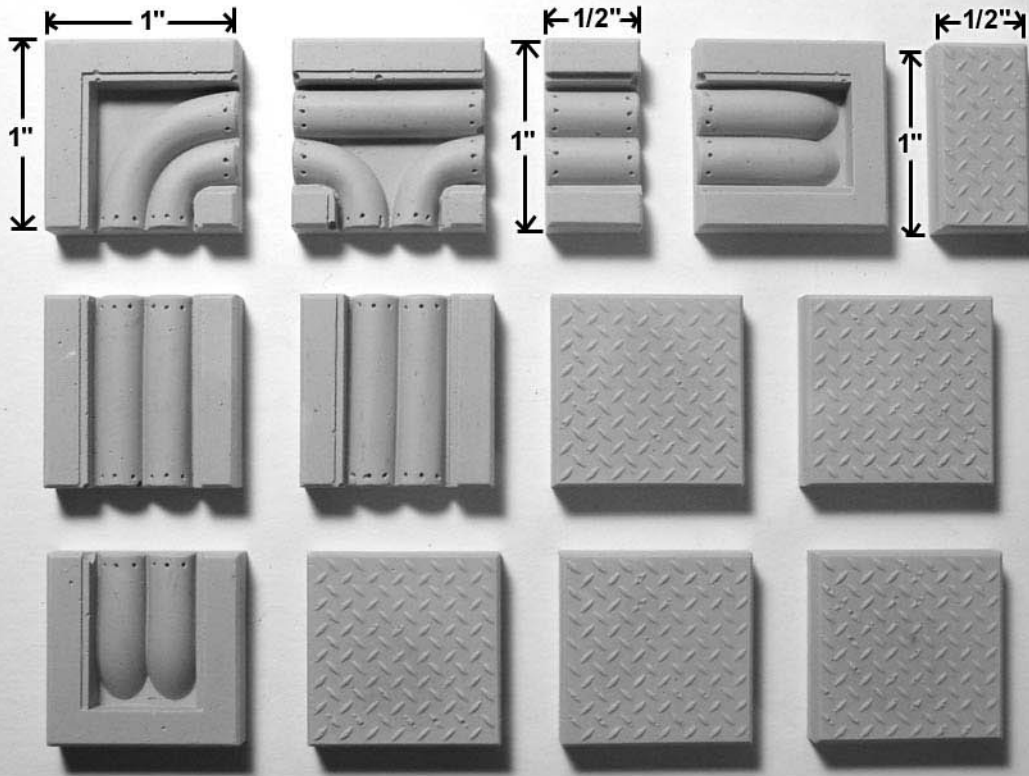

Mold #273 Pieces

All blocks are 1/4" thick.

Blocks shown actual size.

Sample of painted floor section.