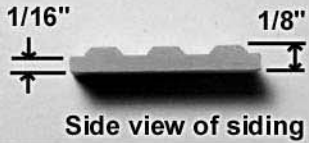

**Mold #274 Pieces** Blocks are 1/4" thick unless otherwise noted.

Detail of assembled and painted bridge sections.