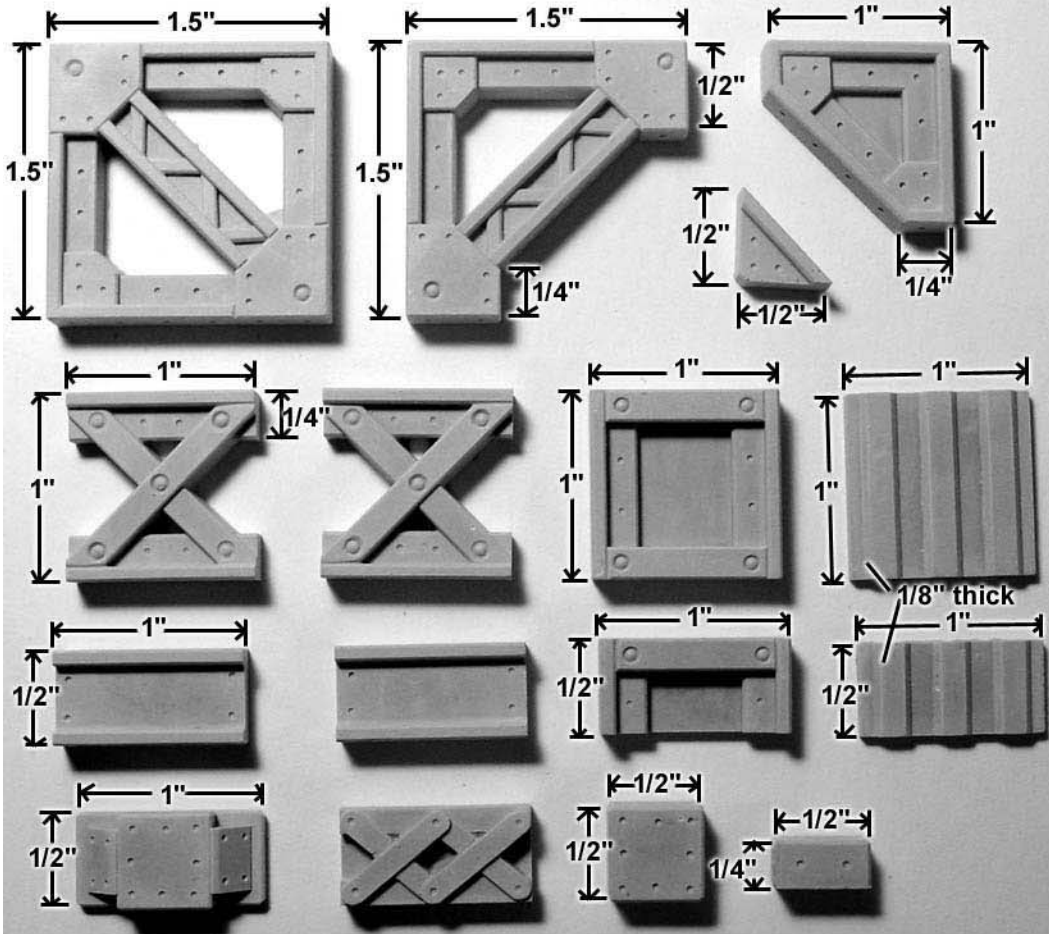

**Mold #274 Pieces** Blocks are 1/4" thick unless otherwise noted.

Detail of assembled and painted bridge sections.