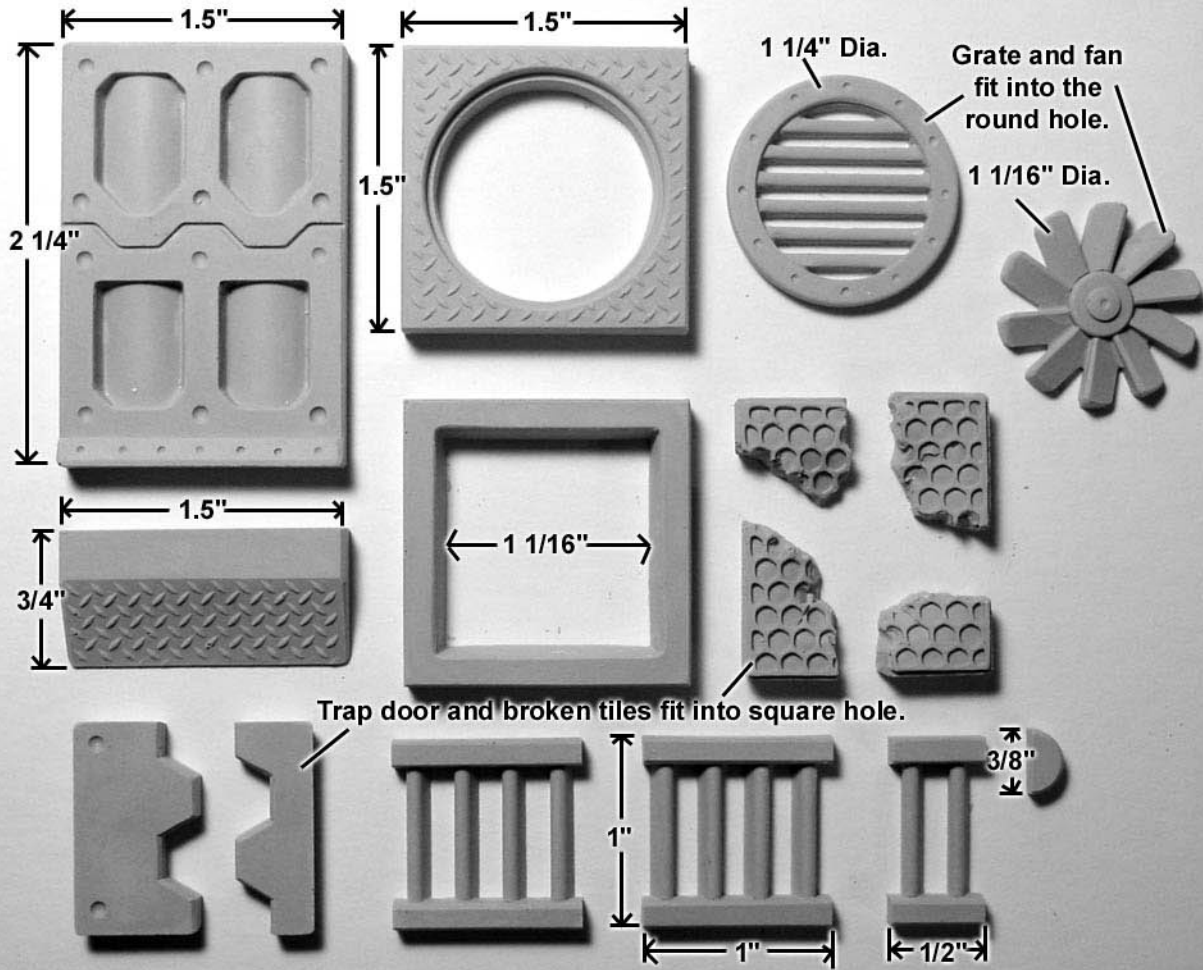

# Mold #279 Pieces

Most blocks are 1/4" thick.

Blocks shown actual size.

Detail of assembled and painted piece.