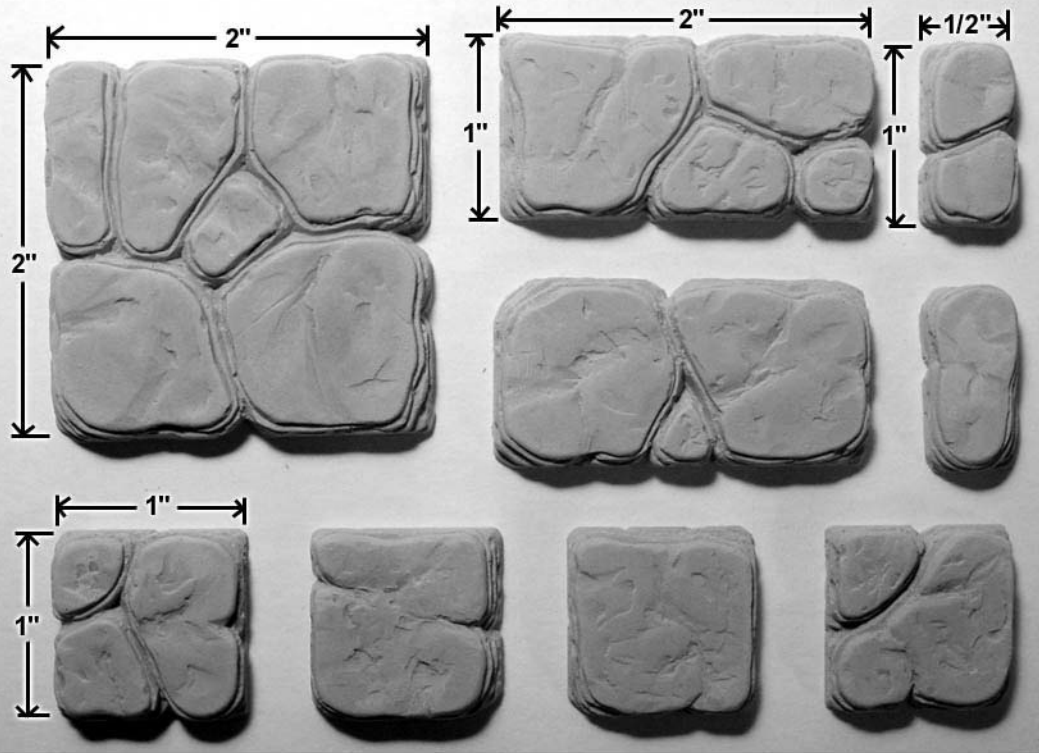

Mold #281 Pieces All blocks are 1/4" thick. Blocks shown actual size.

Detail of assembled floor sample.