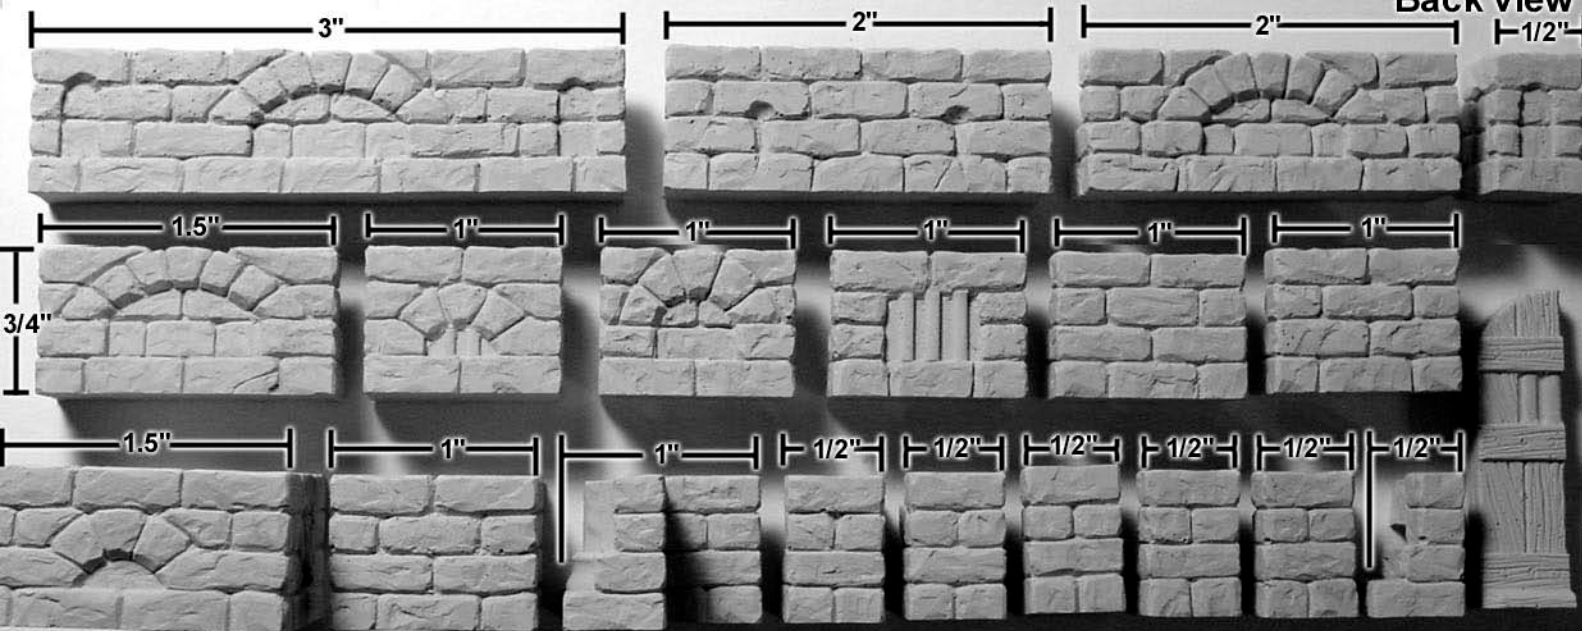

Mold #350 Pieces

All wall sections are 1/2" thick and 3/4" tall.

Blocks shown actual size.

Front view

Back view

Top view