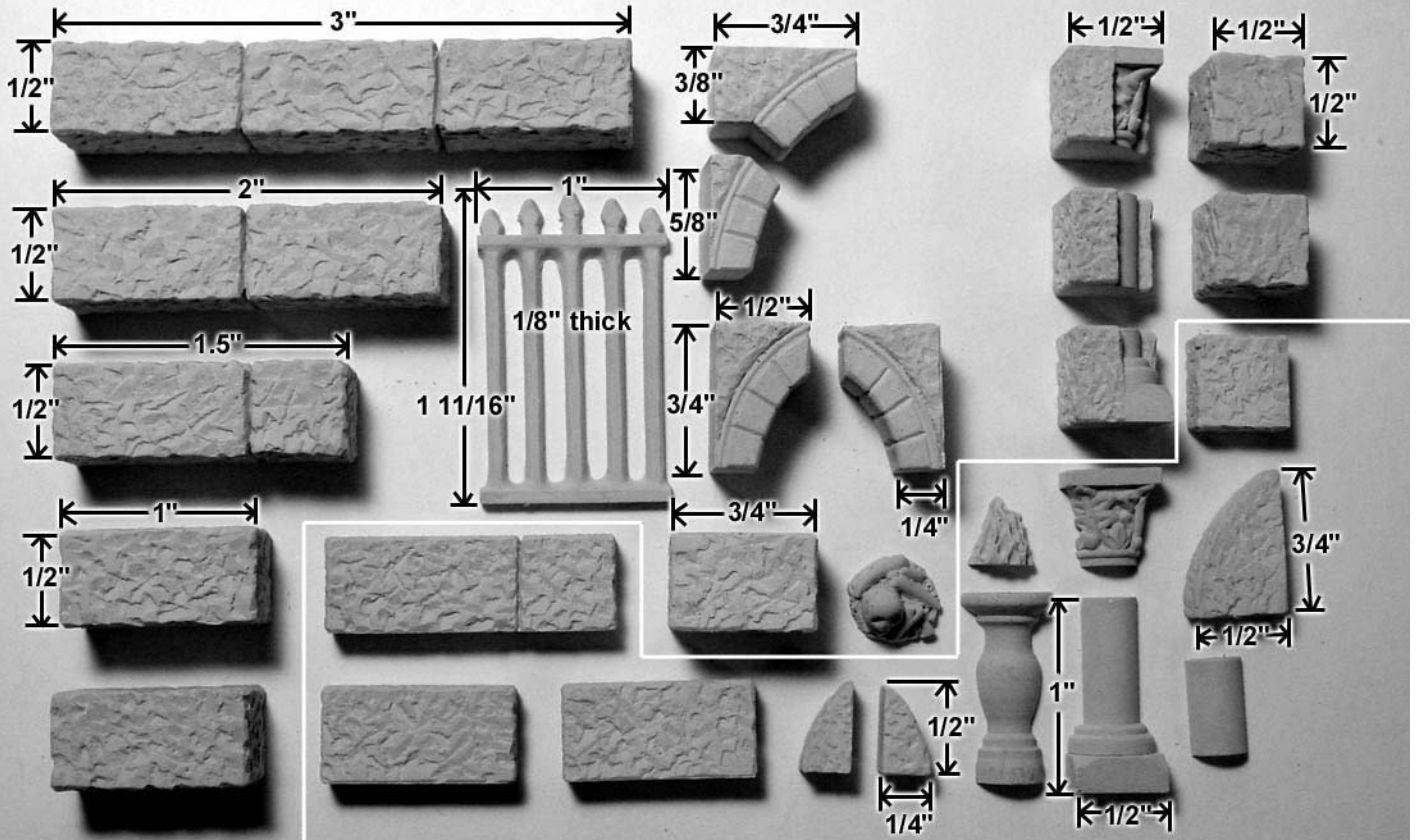

Mold #45 Pieces

Blocks on this side of the wite line are 1/2" thick.

Blocks shown actual size.

Blocks on this side of the white line are 1/4" thick.

Arch Details