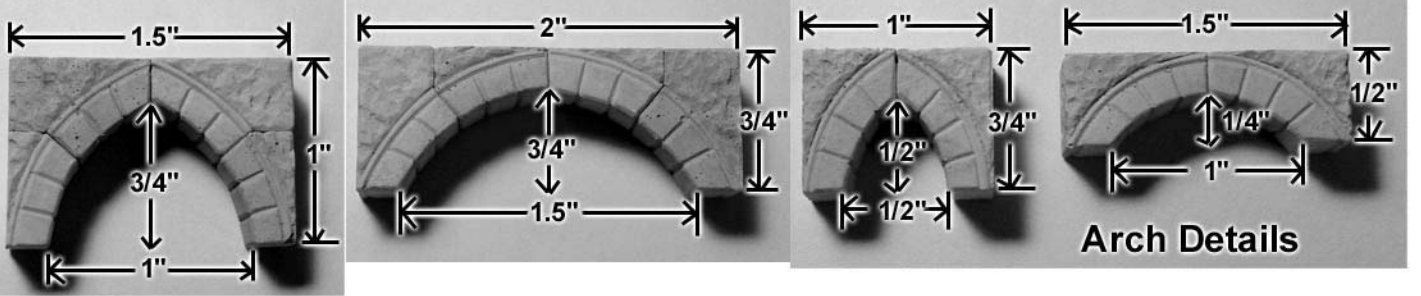

Mold #45 Pieces

Blocks on this side of the wite line are 1/2" thick.

Blocks shown actual size.

Blocks on this side of the white line are 1/4" thick.

Arch Details