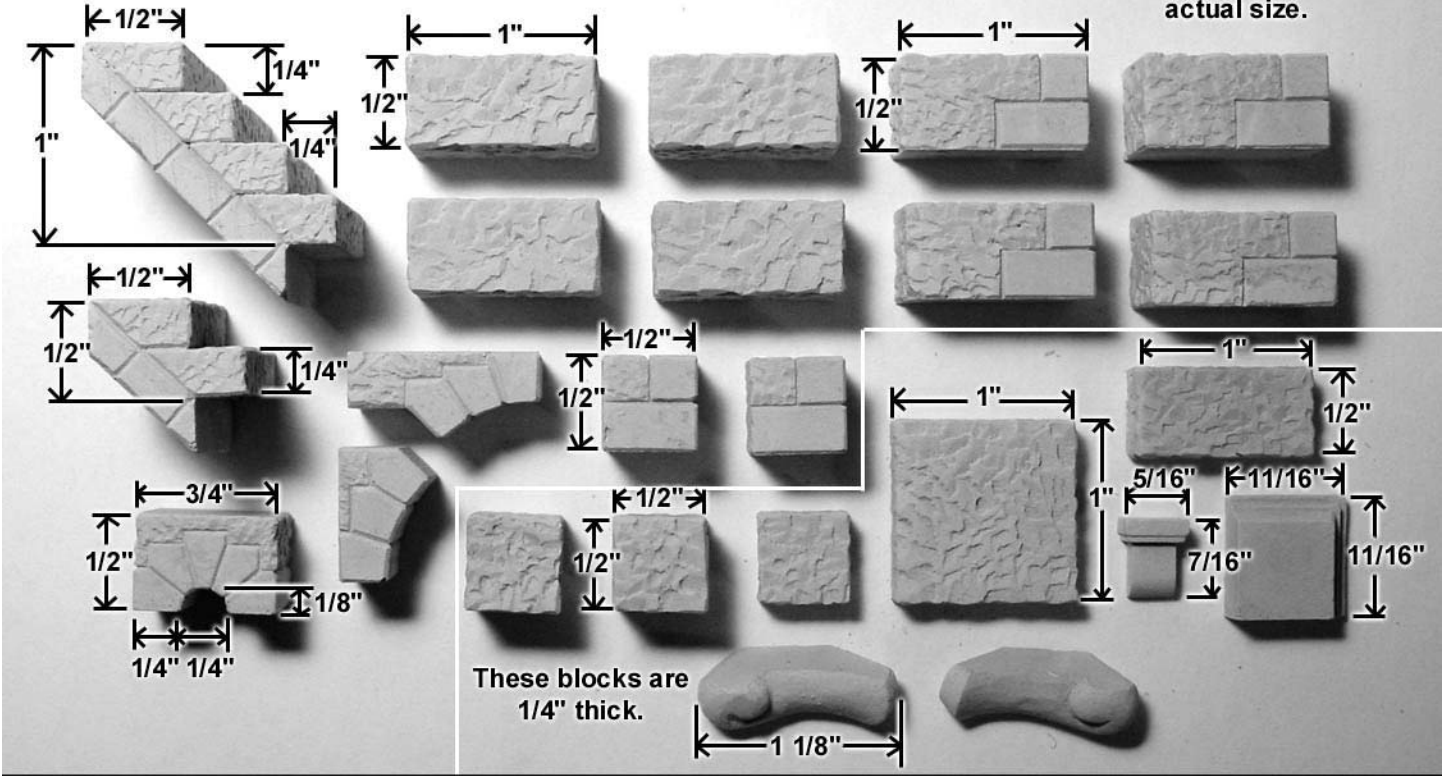

Mold #60 Pieces

These blocks are 1/2" thick.

Blocks shown actual size.

Arch Details