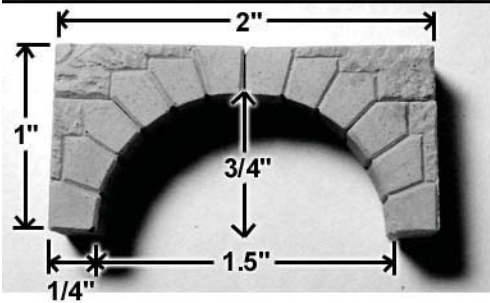

Mold #60 Pieces

These blocks are 1/2" thick.

Blocks shown actual size.

Arch Details