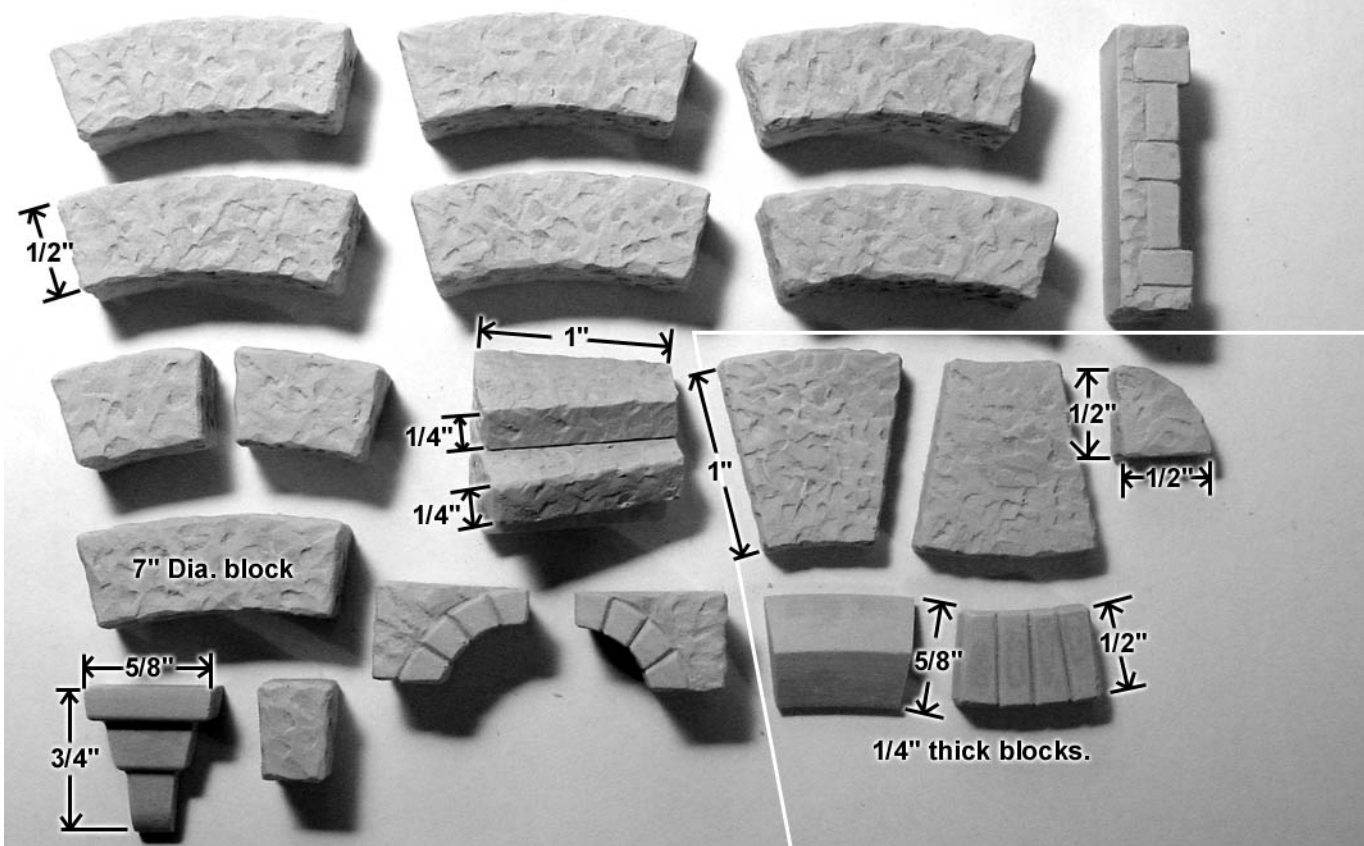

Mold #66 Pieces

Blocks are 1/2" thick unless otherwise noted.

Circle size and arrow slit details