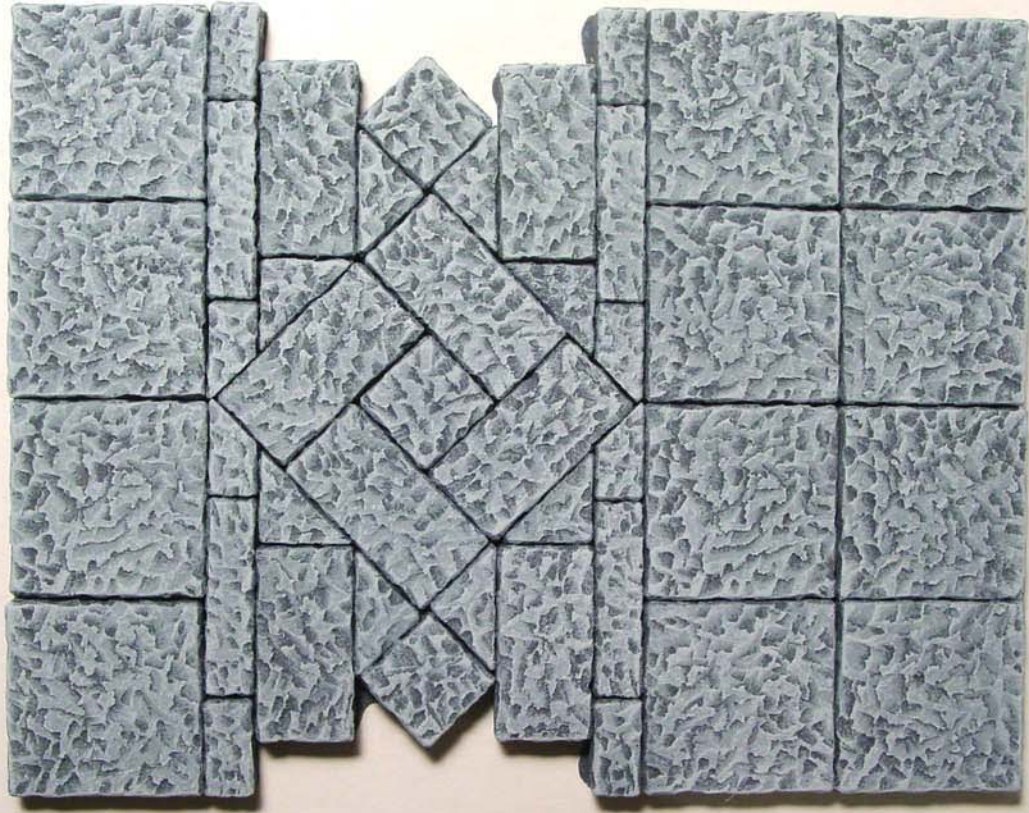

Mold #201 Pieces

These blocks are 1/4" thick.

Sample of painted floor section.

Smallest blocks were sanded at an angle to fit design.