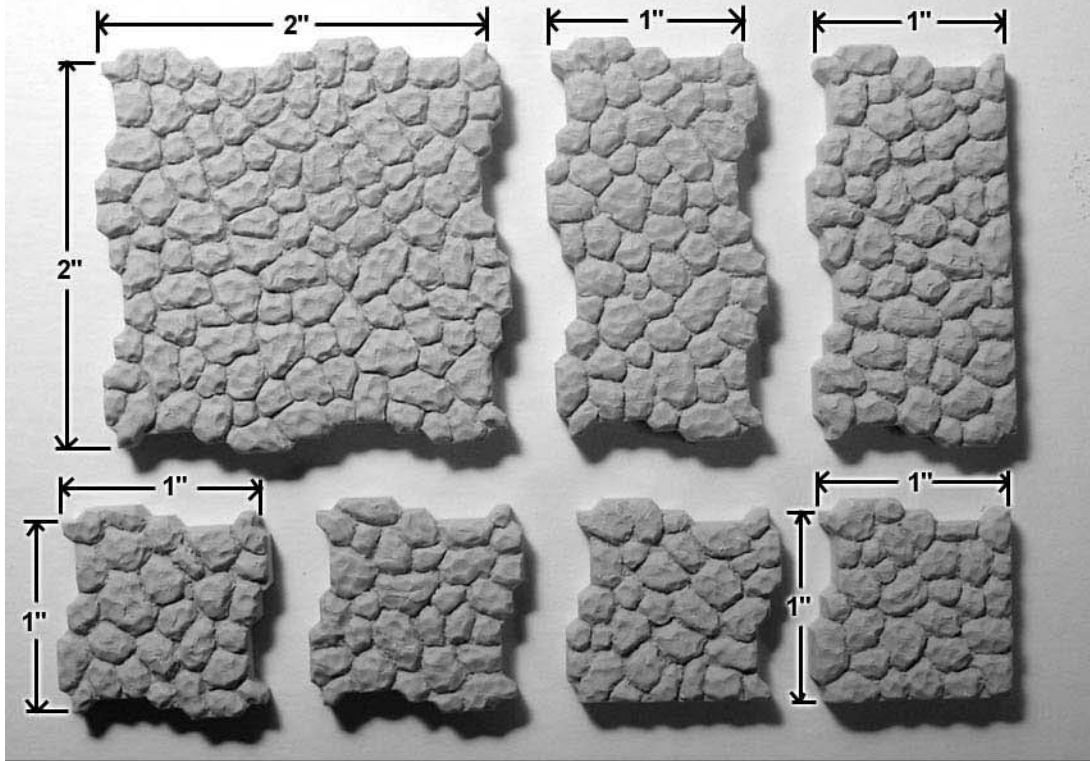

Mold #210 Pieces

All blocks are 1/4" thick.

Blocks shown actual size.

Detail of assembled and painted floor section.