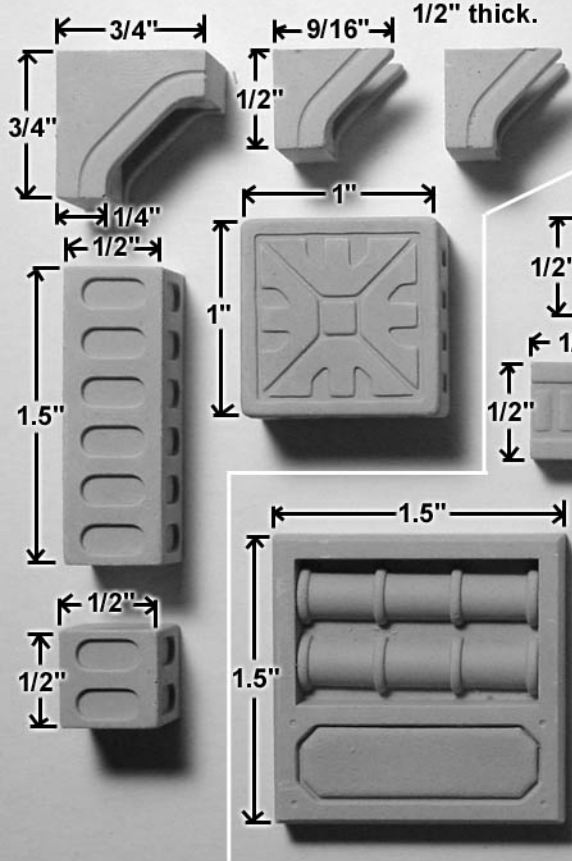

**Mold #302 Pieces** These blocks are 1/2" thick.

These blocks are 1/4" thick.

Blocks shown actual size.

**Detail of Door, Crate and Barrel**