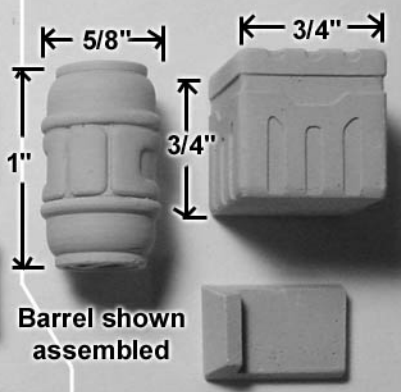

**Mold #302 Pieces** These blocks are 1/2" thick.

These blocks are 1/4" thick.

Blocks shown actual size.

**Detail of Door, Crate and Barrel**