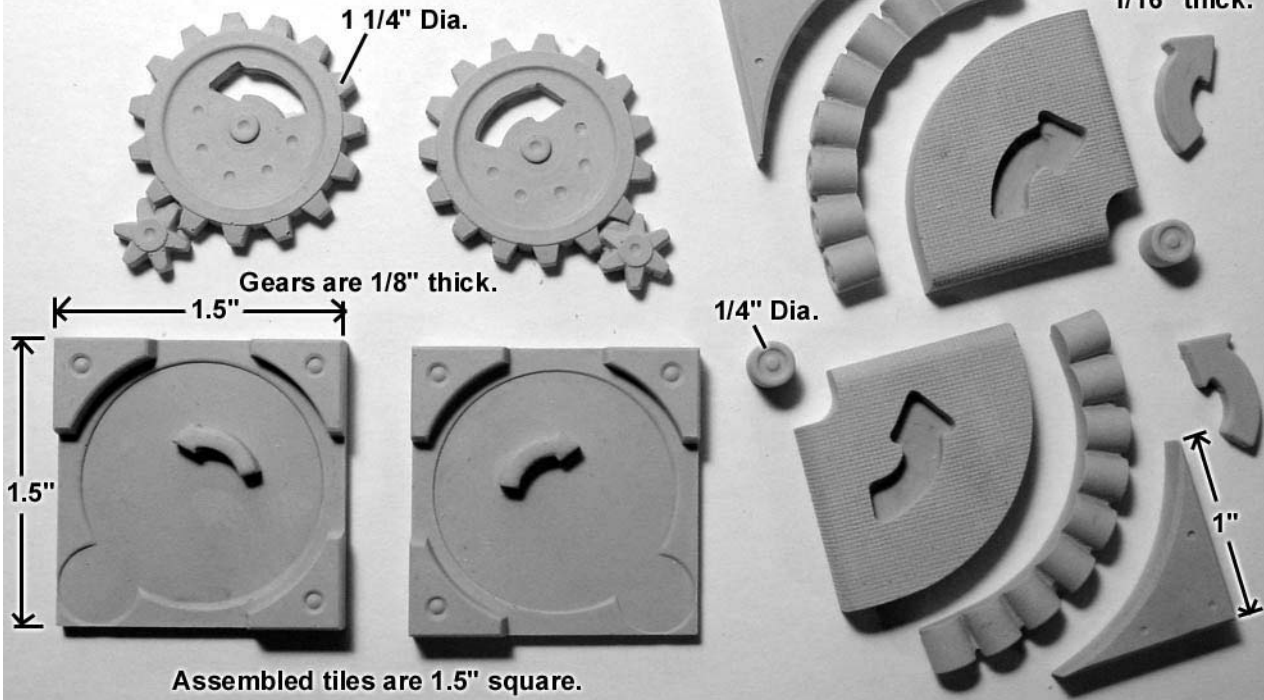

Mold #422 Pieces

All blocks are 1/4" thick.

Blocks shown
actual size.

Arrows are
1/16" thick.

Detail of assembled and painted tiles.