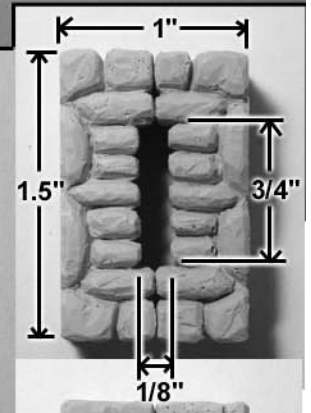

Mold #77 Pieces

These blocks are 1/2" thick.

These blocks are 1/4" thick.

Circle and Arrow Slit Details