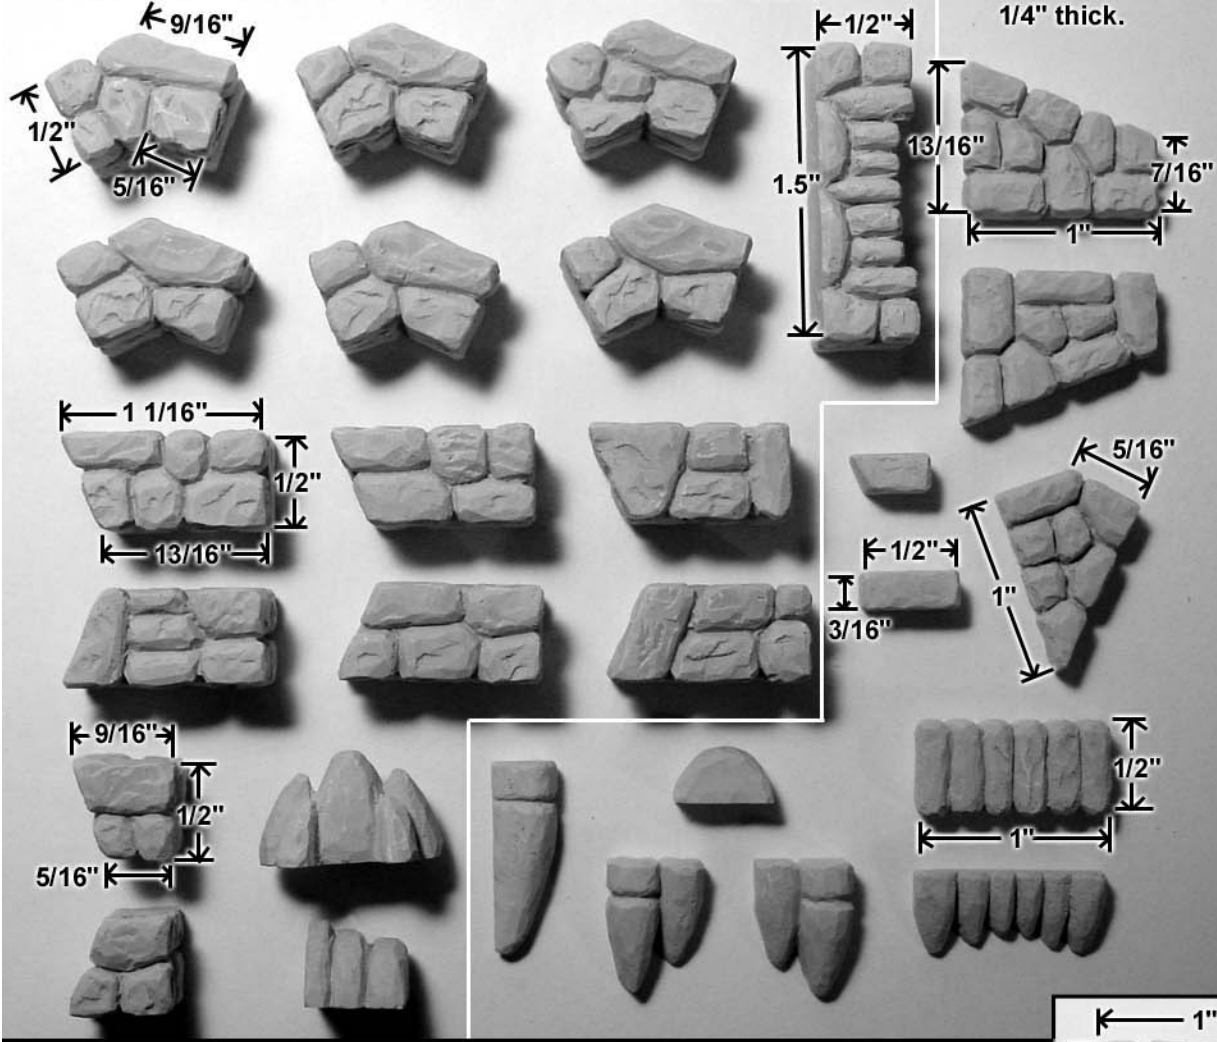

Mold #77 Pieces

These blocks are 1/2" thick.

These blocks are 1/4" thick.

Circle and Arrow Slit Details