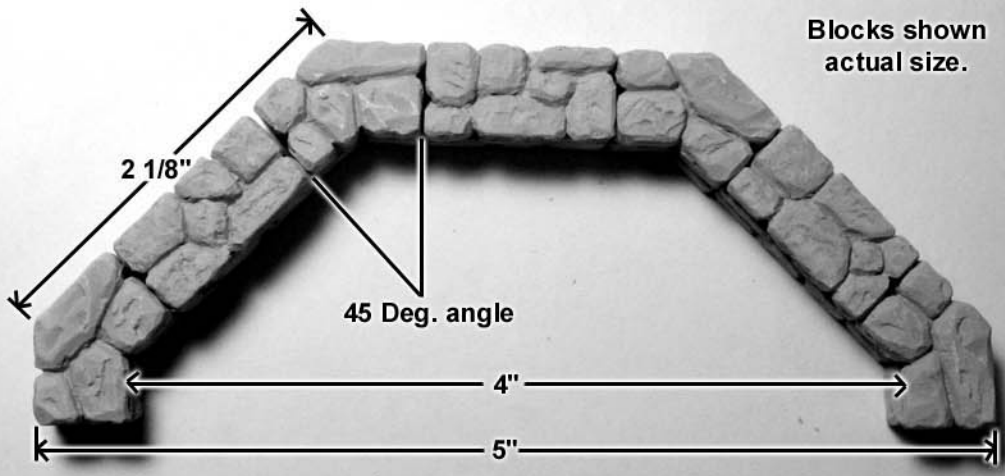

Mold #77 Pieces

These blocks are 1/2" thick.

These blocks are 1/4" thick.

Circle and Arrow Slit Details