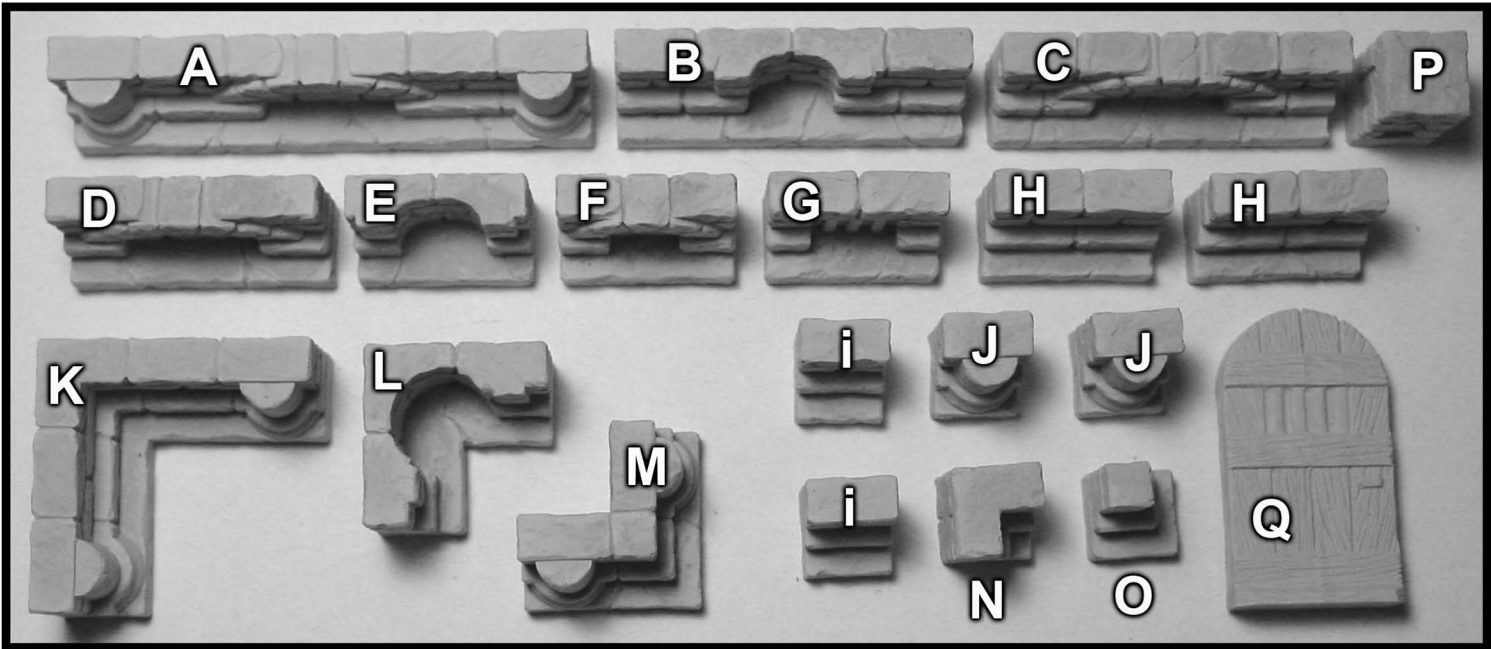

# Low Wall Dungeon Plans

You will need 16 castings of mold #350 and 22 castings of mold #203.  
**Areas shown in red** indicate floor tiles made up of smaller tiles.

Make 1 copy

Make 3 copies

Make 4 copies