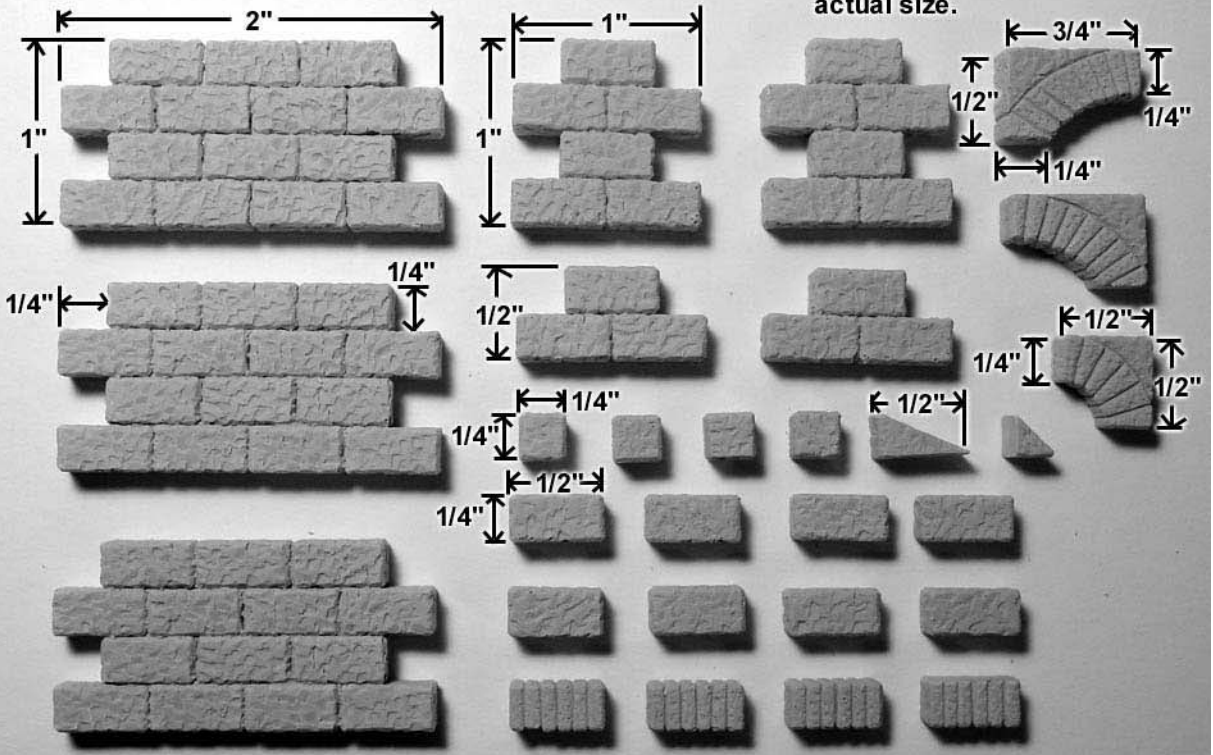

### Mold #250 Pieces

All blocks are 1/4" thick.

Blocks shown actual size.

Detail of assembled brick wall.

Shown actual size.