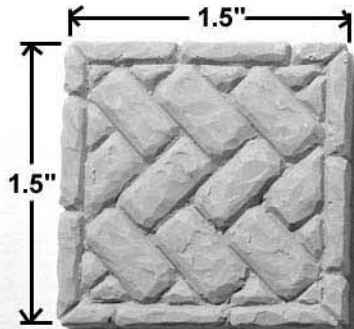

Mold #268 Pieces

All blocks are 1/4" thick.

Blocks shown actual size.

Sample floors painted in red brick colors.