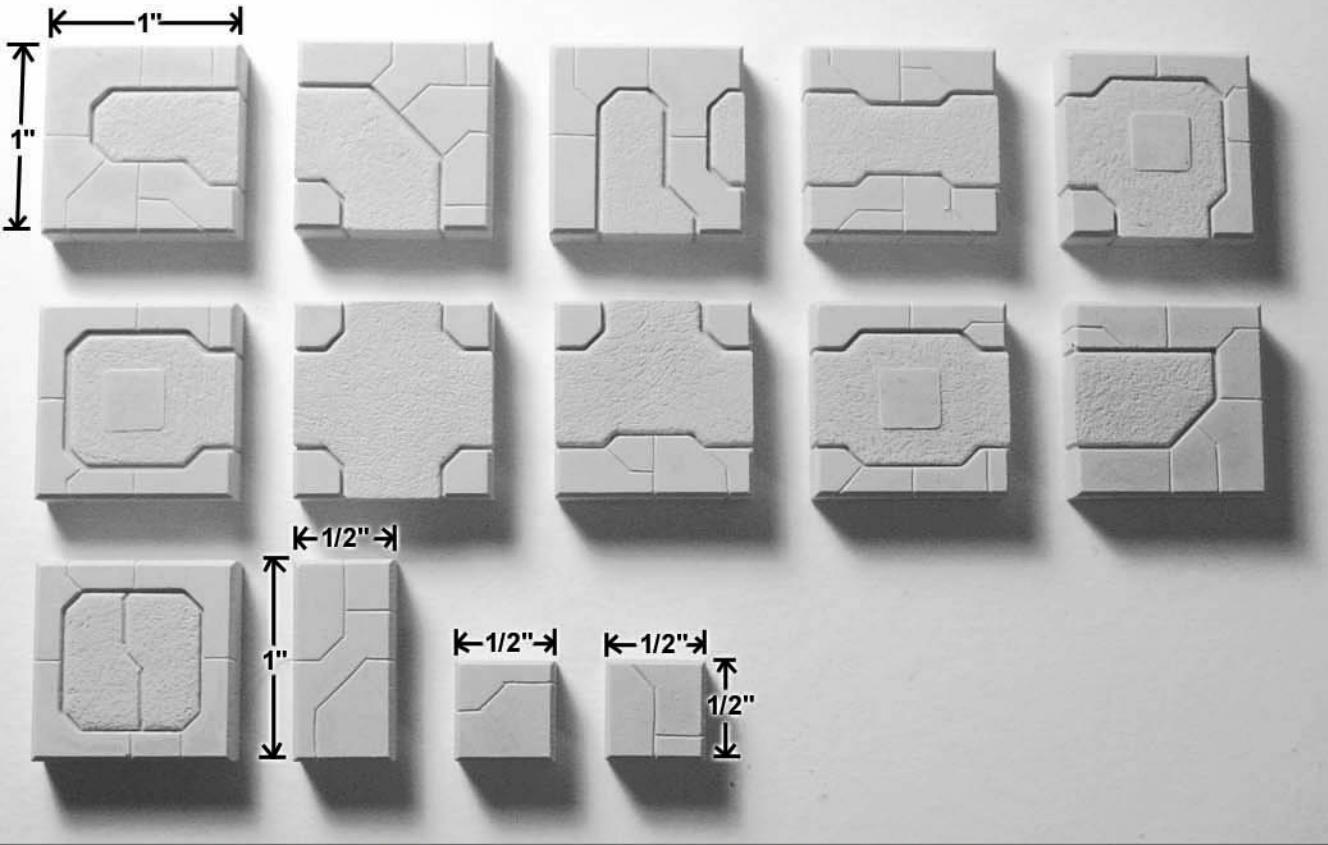

Mold #275 Pieces

All blocks are 1/4" thick.

Blocks shown
actual size.

Sample of assembled and painted tiles.