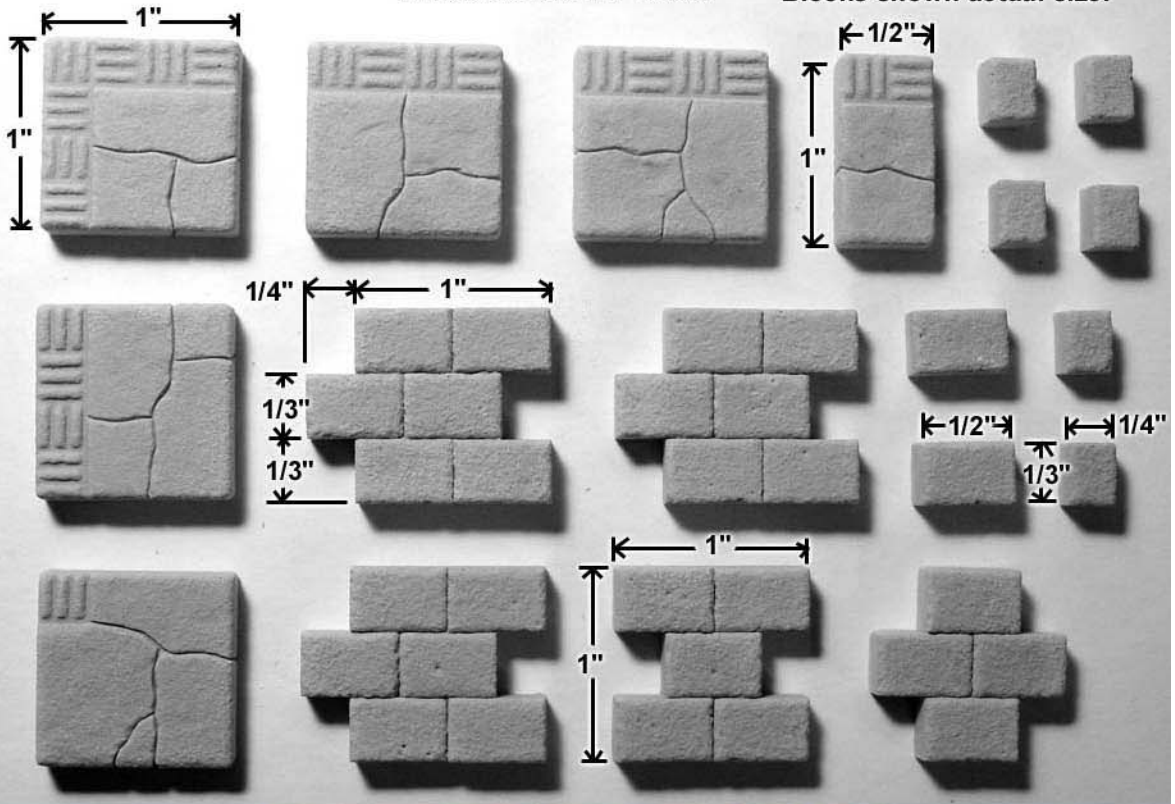

**Mold #291 Pieces**

All blocks are 1/4" thick.

Blocks shown actual size.

Floor sample painted tan with brown shoe polish.