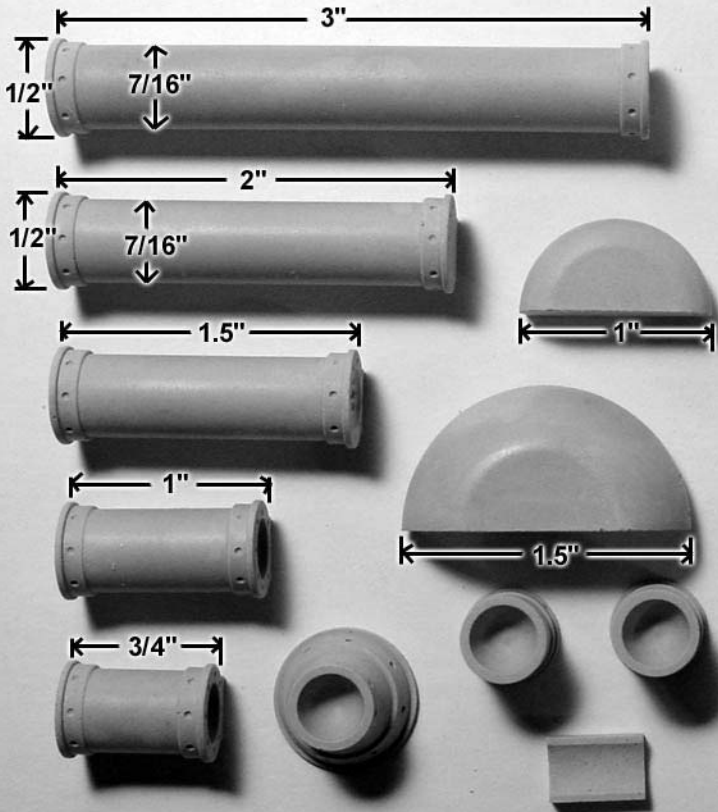

**Mold #321 Pieces**

Blocks shown actual size.

1.5" Dia.

1" Dia.

Assembled tank ends.

90 deg. el side view.

Large pipe adapter side view.