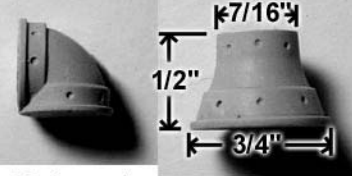

**Mold #321 Pieces**

Blocks shown actual size.

1.5" Dia.

1" Dia.

Assembled tank ends.

90 deg. el side view.

Large pipe adapter side view.