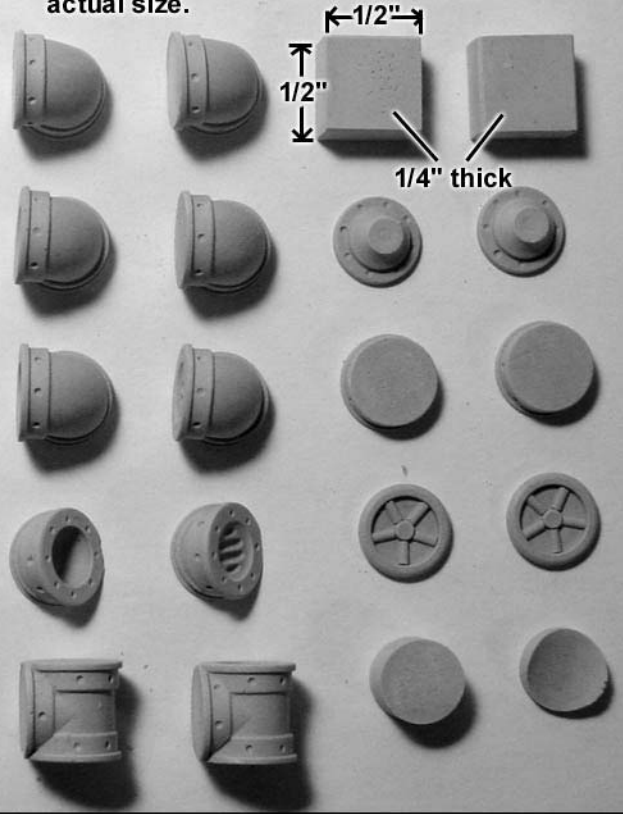

**Mold #321 Pieces**

Blocks shown actual size.

1.5" Dia.

1" Dia.

Assembled tank ends.

90 deg. el side view.

Large pipe adapter side view.