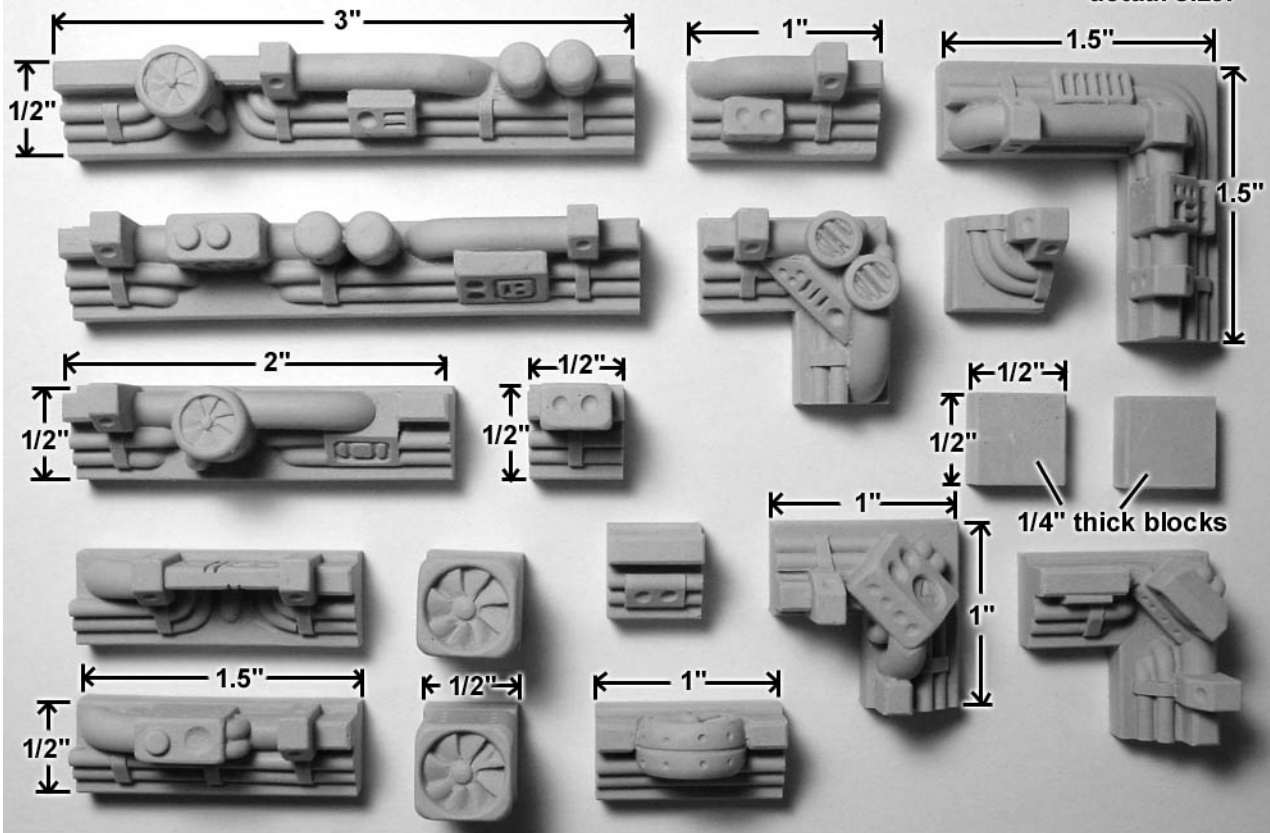

### Mold #325 Pieces

All blocks are 3/4" tall unless otherwise noted.

Blocks shown actual size.

### Side View Detail