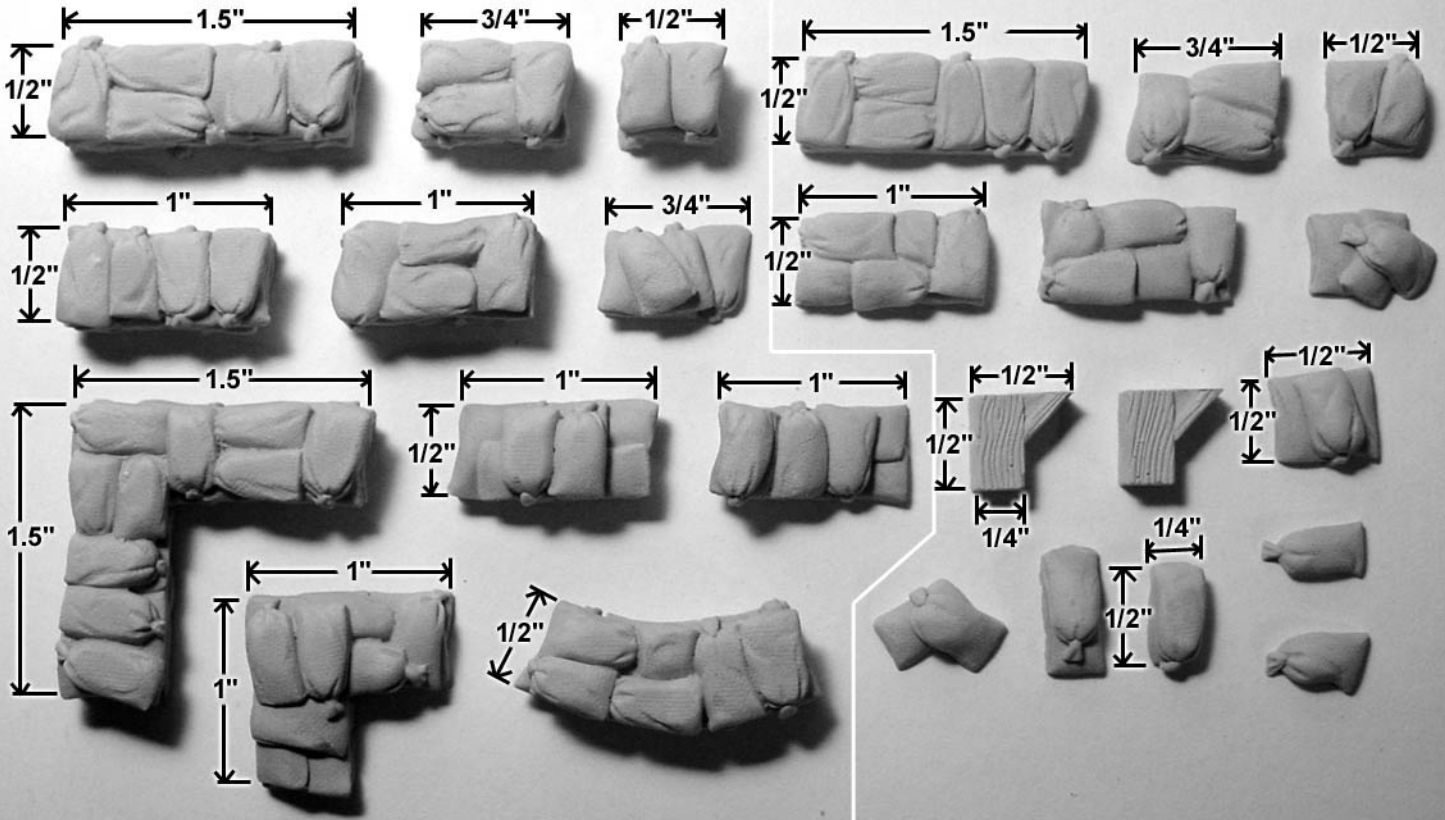

Mold #340 Pieces

These blocks are 1/2" thick.

Blocks shown actual size.

These blocks are 1/4" thick.

Circular Sandbag Details