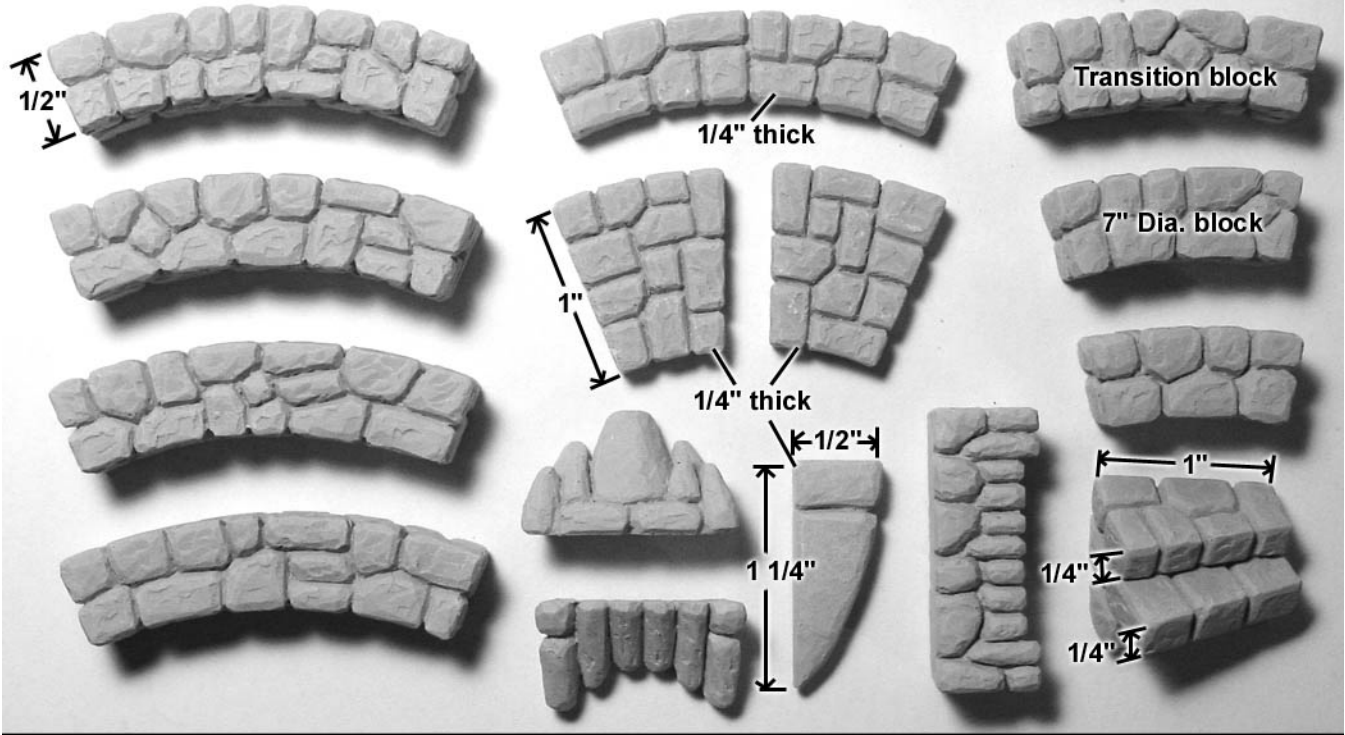

Mold #73 Pieces

Blocks are 1/2" thick unless otherwise noted.

Circle Size and Arrow Slit Details