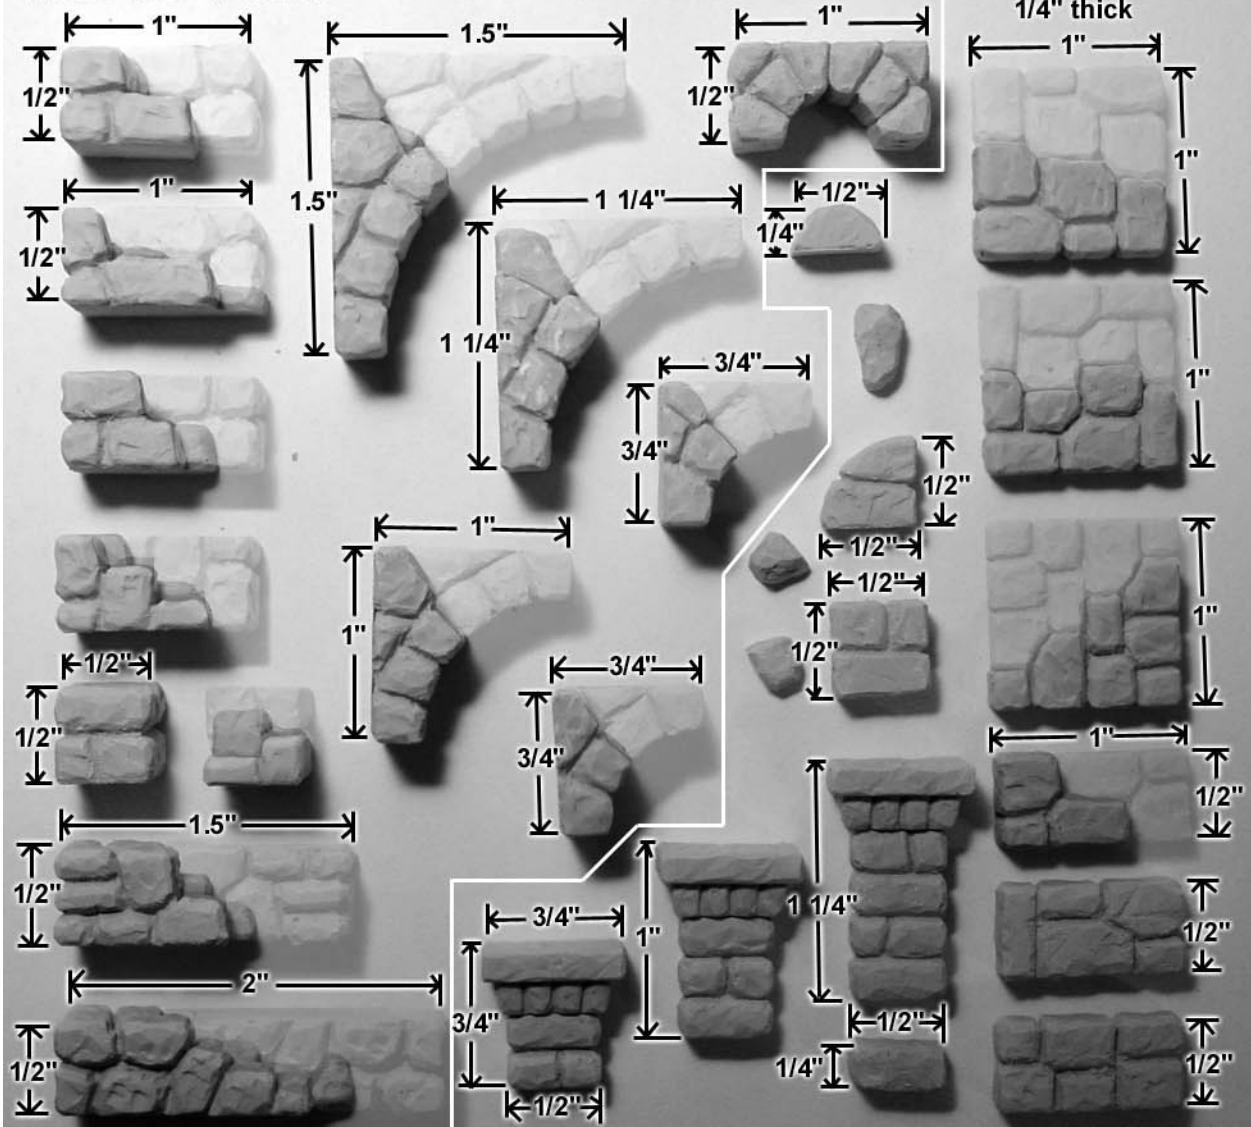

Mold #75 Pieces

These blocks are 1/2" thick

These blocks are 1/4" thick

Blocks shown actual size.

Faded blocks represent the ruined block cast twice and put together to make a full block.