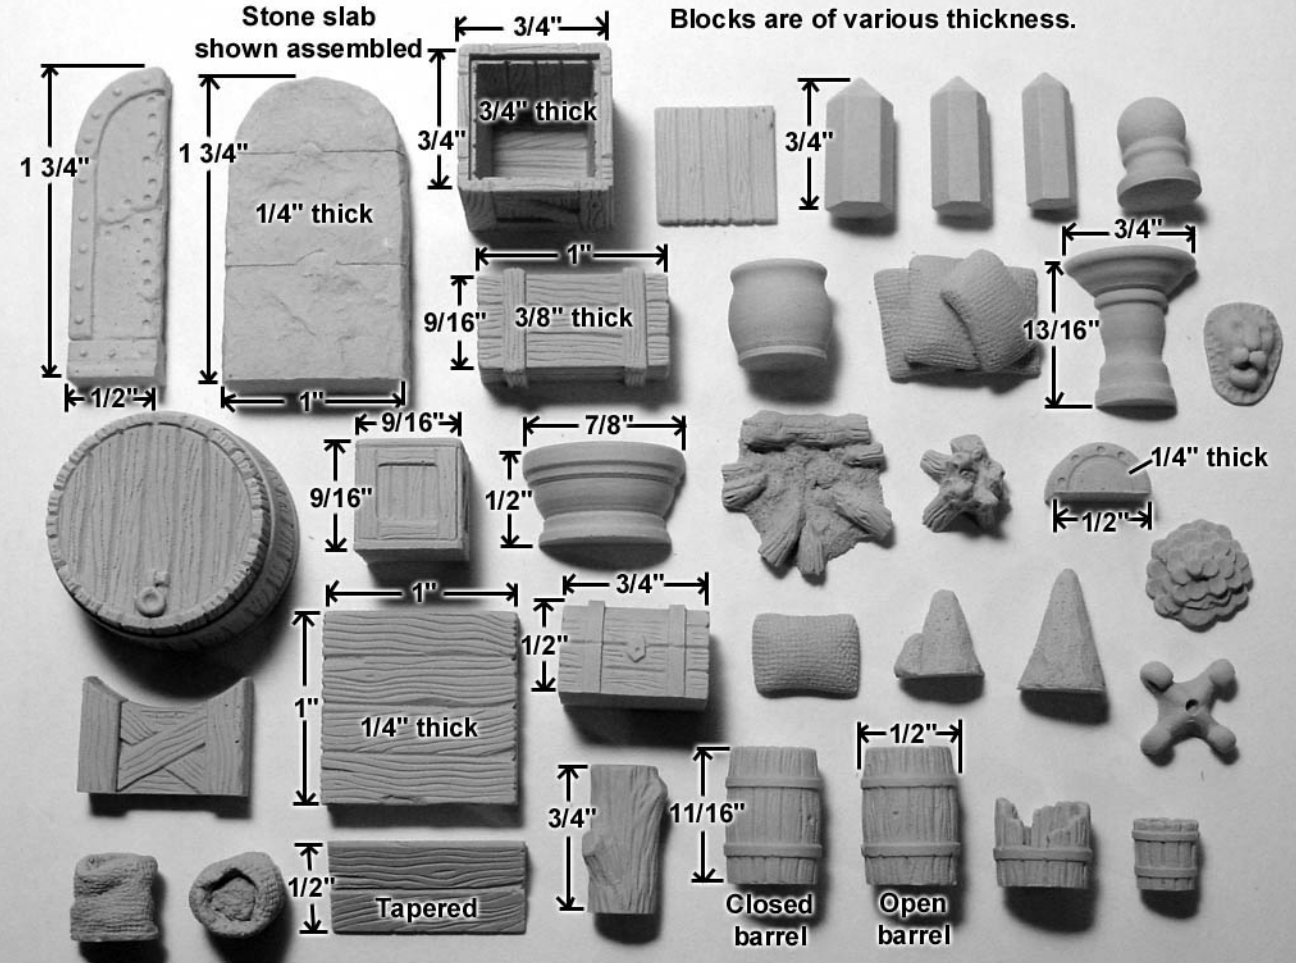

Mold #85 Pieces

Blocks shown actual size.
Blocks are of various thickness.

Door and Barrel Detail