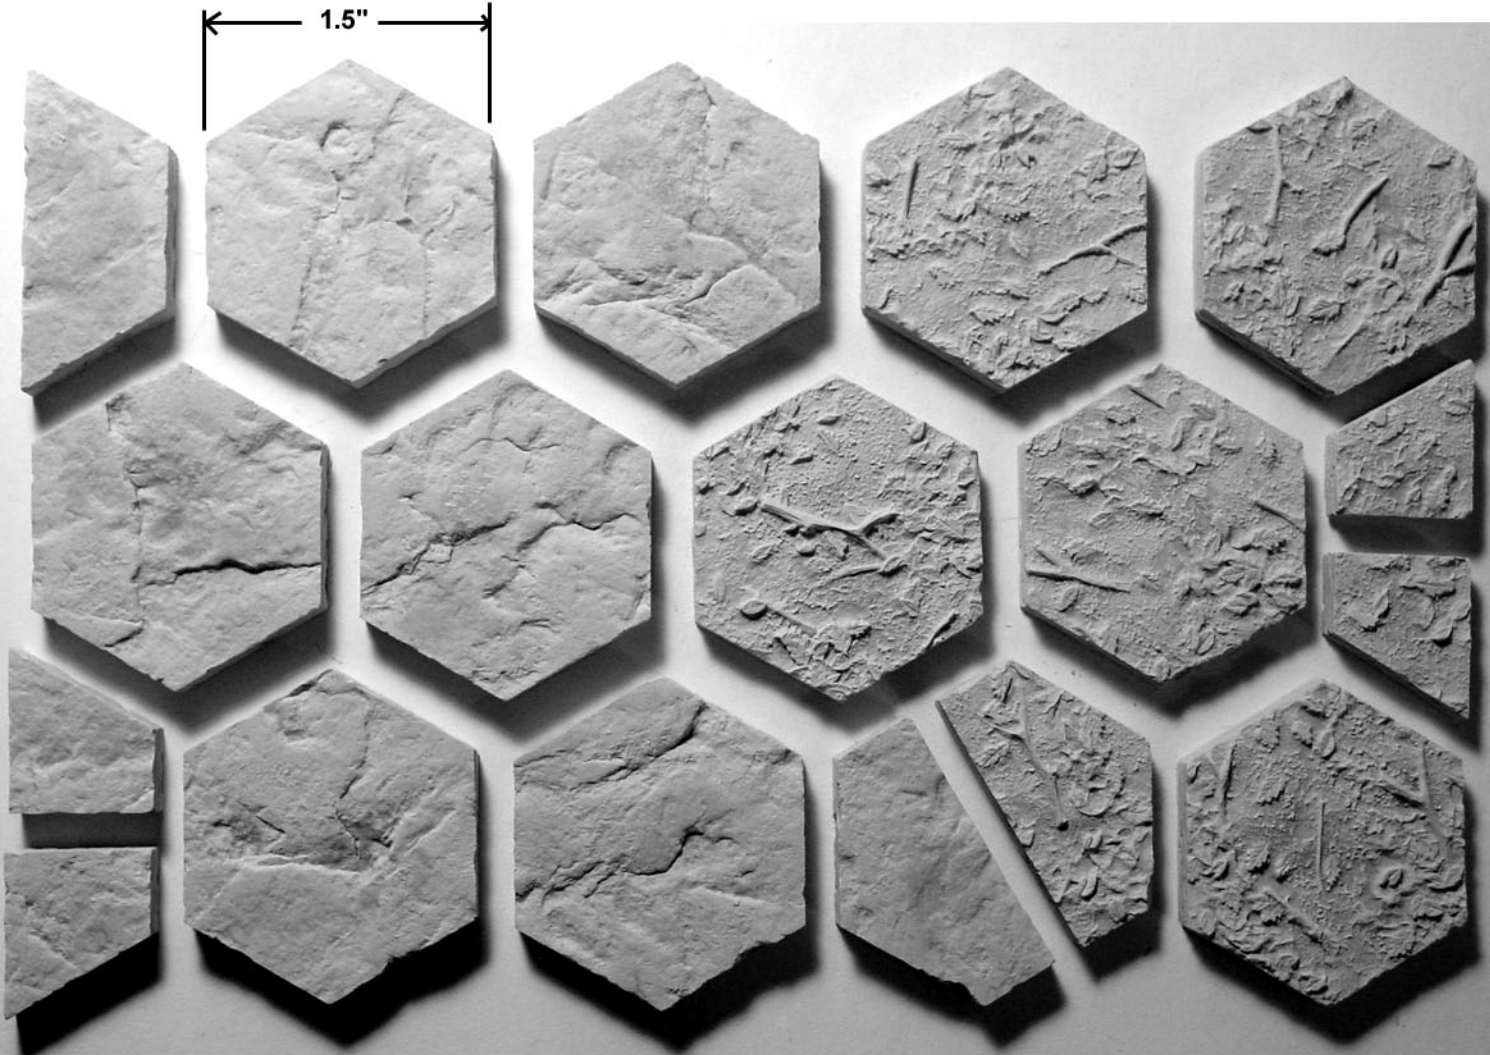

Mold #176 Pieces

All blocks are 1/4" thick.

Blocks shown
actual size.

Example of
painted tiles.