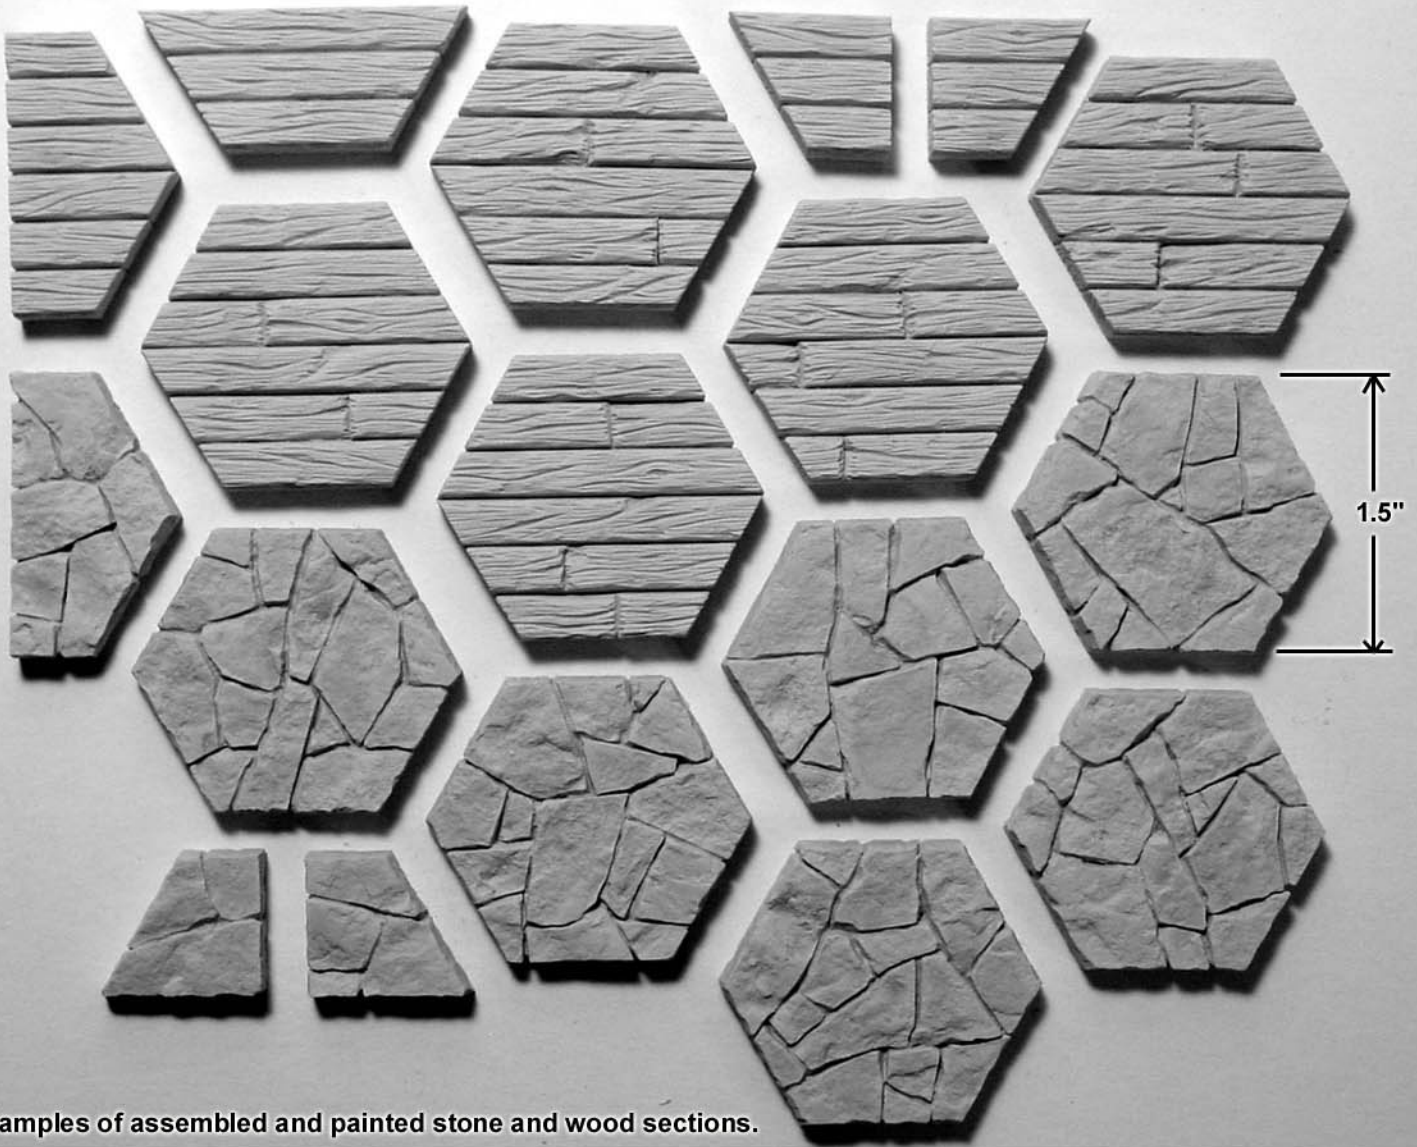

Mold #179 Pieces

All blocks are 1/4" thick.

Blocks shown
actual size.

Samples of assembled and painted stone and wood sections.