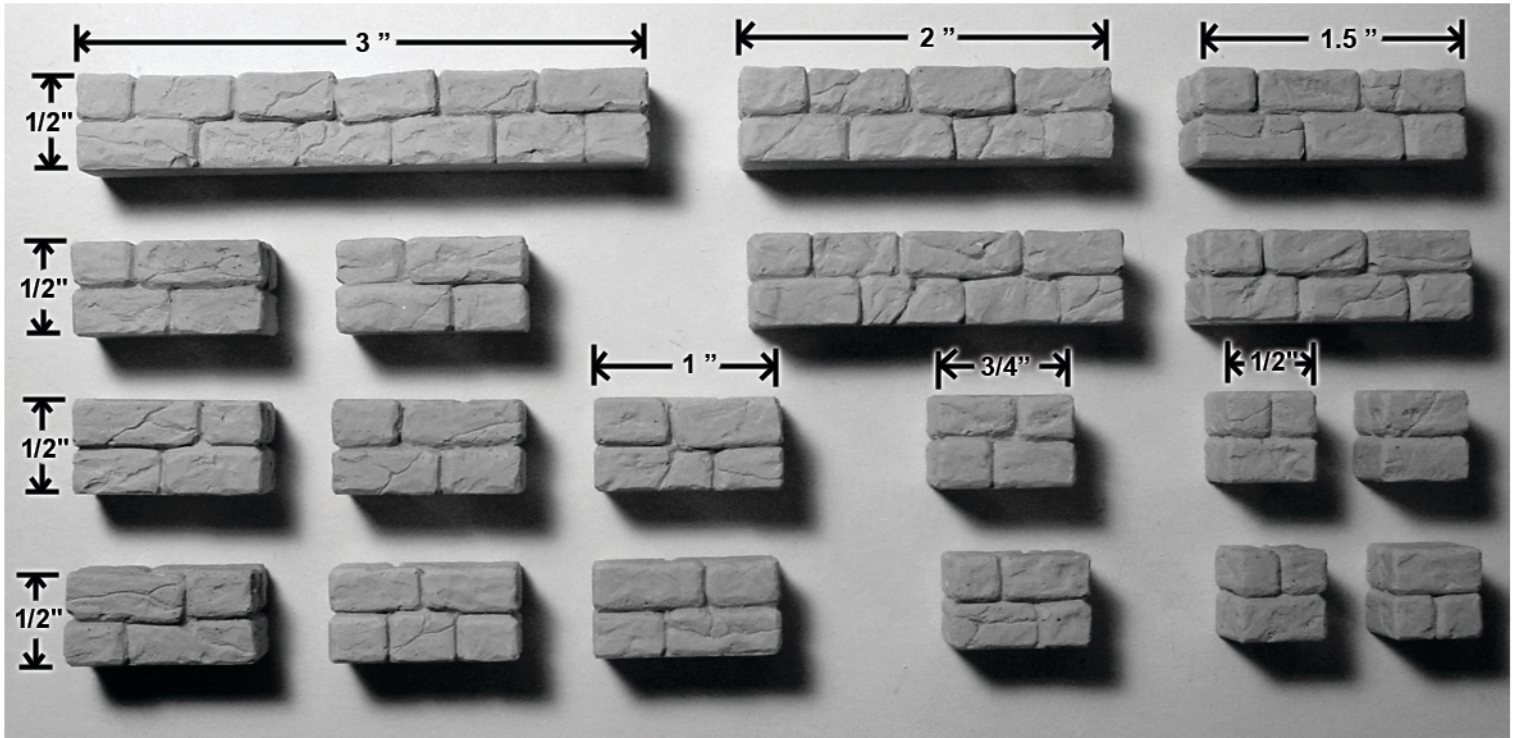

# Mold #24 Pieces

All blocks are 1/2" thick.

Blocks shown  
actual size.

Fully assembled and painted wall section using around 3 castings of the mold.