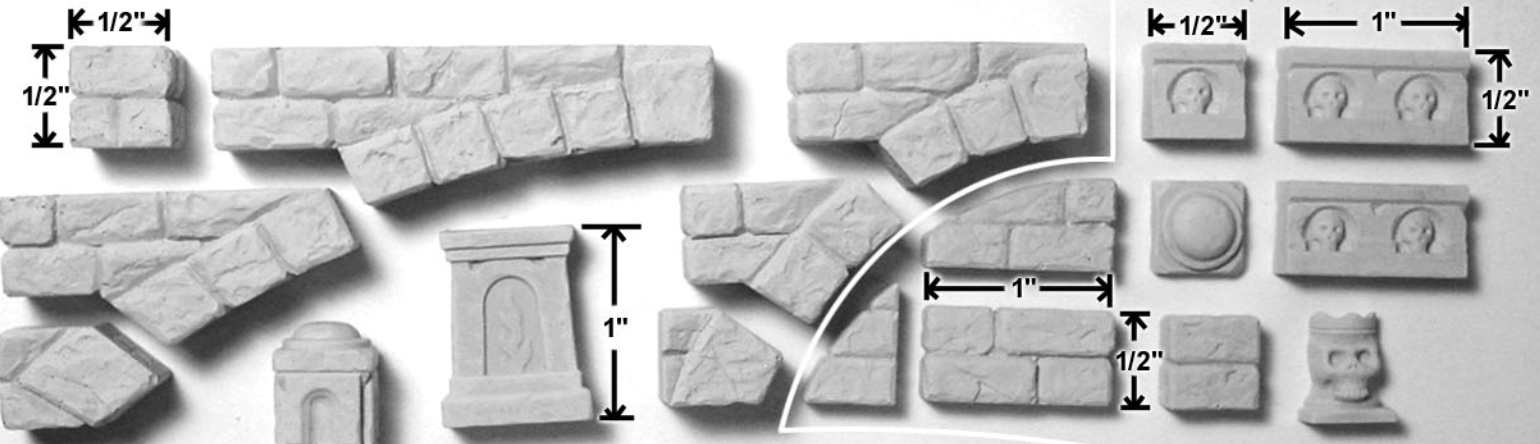

# Mold #24 Pieces

Blocks shown actual size.

These blocks are 1/2" thick (except the flame stand).

These blocks are 1/4" thick.