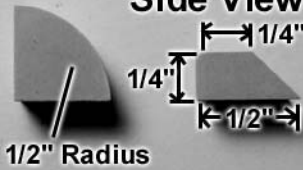

# Mold #300 Pieces

These blocks are 1/2" thick.

Blocks shown actual size.

These blocks are 1/4" thick.

## Side View Details

1/2" Radius