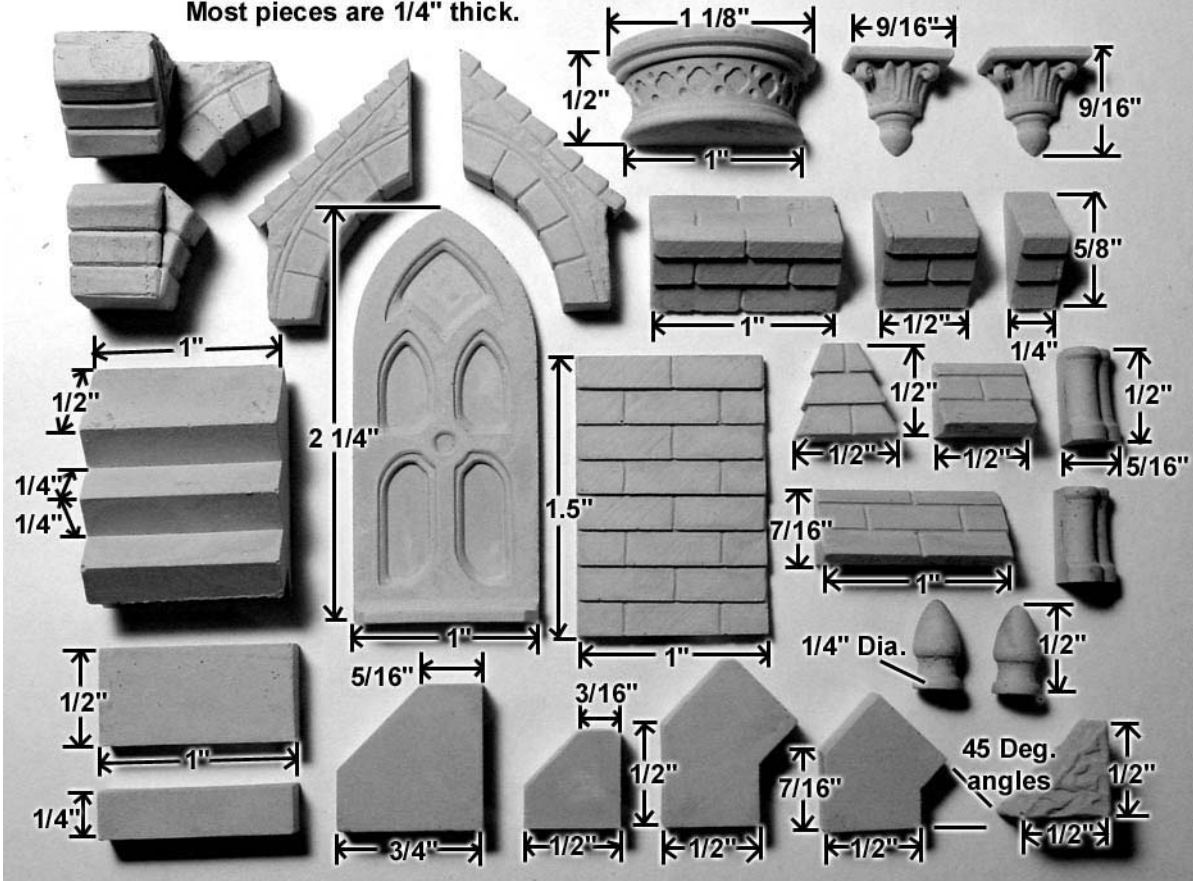

Mold #41 Pieces

Blocks shown actual size.

Most pieces are 1/4" thick.

Arch Details