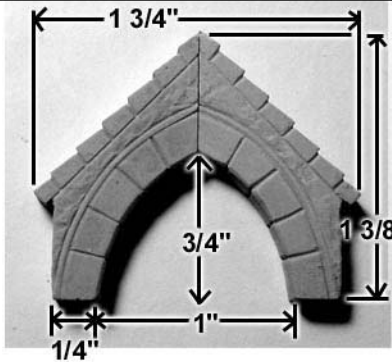

Mold #41 Pieces

Blocks shown actual size.

Most pieces are 1/4" thick.

Arch Details