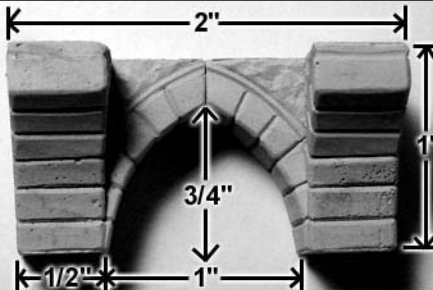

Mold #41 Pieces

Blocks shown actual size.

Most pieces are 1/4" thick.

Arch Details