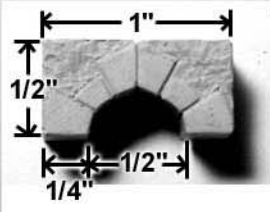

Mold #63 Pieces

These blocks are 1/2" thick.

These blocks are 1/4" thick.

Side view of pieces A and B

Circle, arch and arrow slit details

Arrow slit back