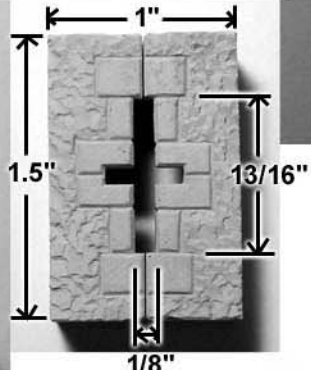

Mold #63 Pieces

These blocks are 1/2" thick.

These blocks are 1/4" thick.

Side view of pieces A and B

Circle, arch and arrow slit details

Arrow slit back