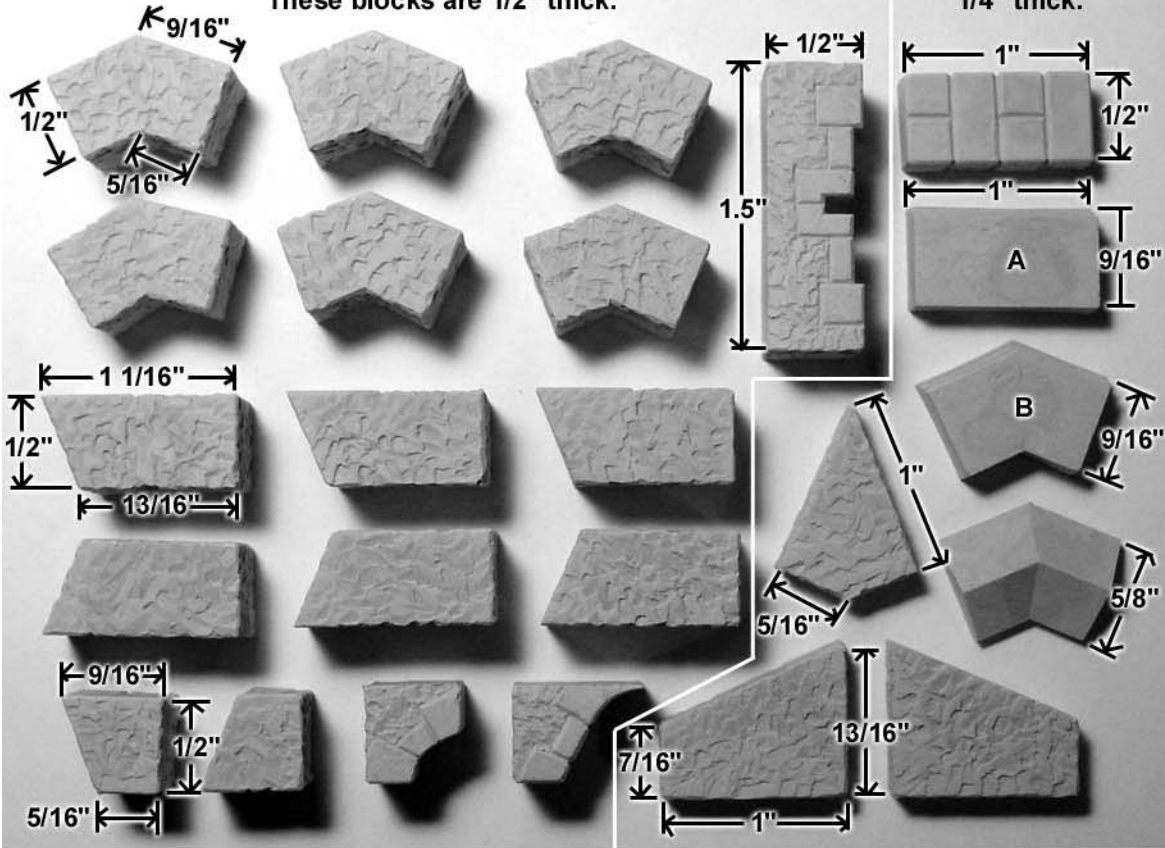

Mold #63 Pieces

These blocks are 1/2" thick.

These blocks are 1/4" thick.

Side view of pieces A and B

Circle, arch and arrow slit details

Arrow slit back